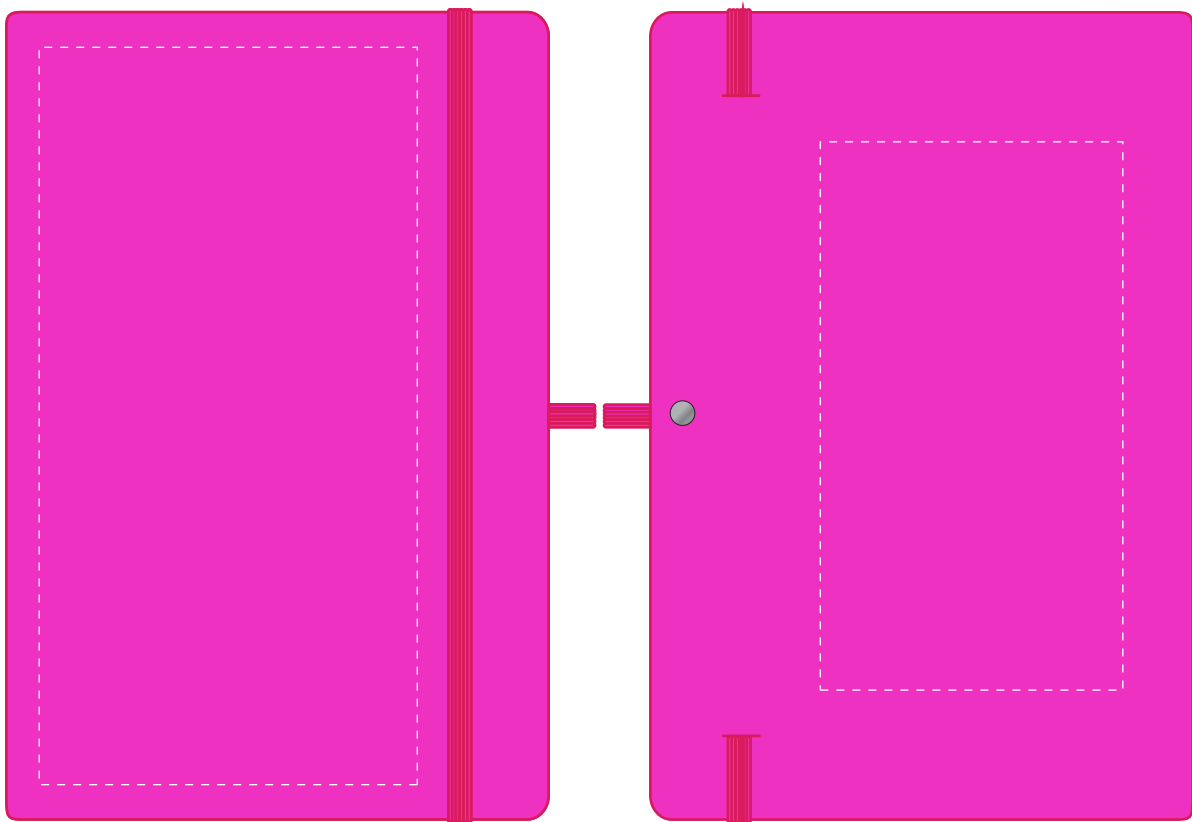

Your Ref:	Quantity:	Product Code: QS3345
Our Ref:	Version: 1	Product Colour: NEON PINK

PRINTING CONCERNS:**PRODUCT INFO: DUE TO THE NATURE OF THE PRODUCT THE PRINT POSITION MAY VARY BY 2 - 3 MM**

We stock this item in the following colours

**PANTONE REFERENCE(S)**

- Colour 1
- Colour 1
- Colour 1
- Colour 1

Product Image for visualisation
- colours may vary

ARTWORK SCALE 50%

- CENTRED TO PRINT AREA
- CENTRED TO NOTEBOOK

The dashed line is to demonstrate print area and will not appear on your printed item

To proceed, please approve visual via the online system.

ARTWORK SCALE 100%
Max print area: 195mm x 100mm

ARTWORK SCALE 100%
Max print area: 145mm x 80mm